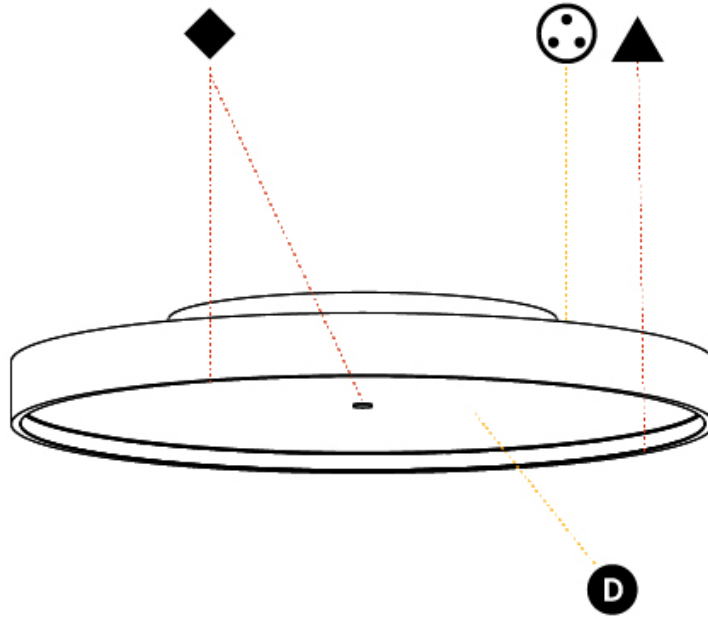

SIGN DIVA KORONA SURFACE

A3D097-

PROJECT	_____
TYPE	_____
SPECIFIER	_____
QUANTITY	_____
DATE	_____