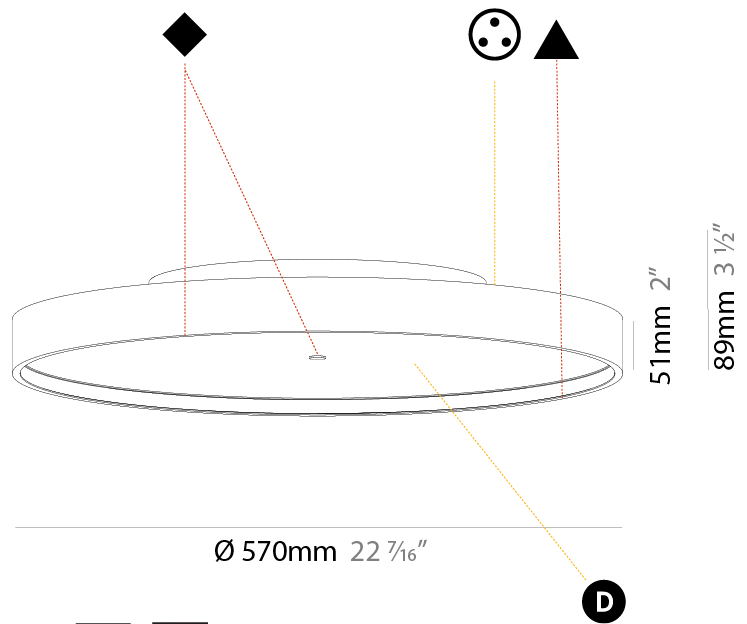

GENERAL

Series: Sign Diva
Subseries: Sign Diva Korona
Brand: Prolicht
Division: Architectural
Mounting Type: Surface
Mounting Location: Ceiling
Subcategory: Ambient

PHYSICAL

Shape: Round
Diameter (mm): 570
Diameter (in): 22 7/16
Height (mm): 89
Height (in): 3 1/2
Light Distribution: Direct / Indirect
Weight (kg): 7.4
Weight (lbs): 16.314
Diffuser: Direct - PMMA - Opal/Micro-Prism/Sparkling Secret/Vintage Industrial / Indirect - White/Yellow/Orange/Red/Blue/Green
Fixture Finish: SSR / BKV / CWI / CRY / HAB / LAG / UFT / ITA / RUA / RUR / MIC / FTG / MYG / TWT / LOD / PUS / FRO / FUP / KIA / POP / BLS / SPG / MEY / GOH / GUM / CHC / COM / ABZ / JAG / OBR / MOS / ROR
Fixture Material: Extruded Aluminum / Steel

ELECTRICAL

Lamp Type: LED (Zhaga Standard)
Input Wattage (W): 58.3
Total Output Wattage (W): 53
Dimming: Tri-Mode (Non-Dimming and Phase Dimming (120Vac only) and 0-10V Dimming)
Driver Included: Yes
Driver Location: Integrated
Driver Type: Constant Current - Universal
Driver Class: Class 2
Input Voltage (V): 120 - 277
Constant Current (MA): 350

LED

Color Temperature (°K): 3000 / 3500 / 4000
Max. Delivered Lumen (lm): 6170 / 6292 / 6420
CRI: >90 CRI
Lamp Life (hrs): 50000

OPTICAL

RATINGS AND CERTIFICATIONS

Certified By: Certified for North American Standards
IP rating: IP20