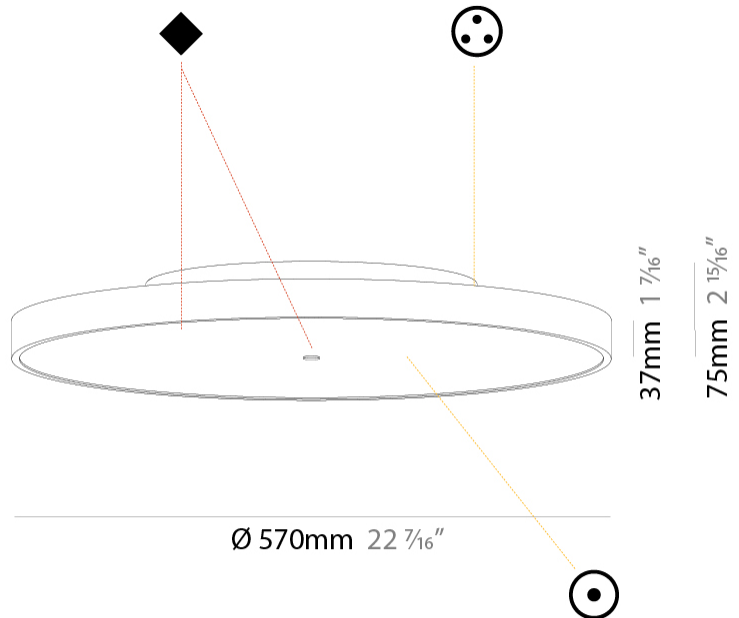

GENERAL

Series: Sign Diva
Subseries: Sign Diva
Brand: Prolicht
Division: Architectural
Mounting Type: Surface
Mounting Location: Ceiling
Subcategory: Ambient

PHYSICAL

Shape: Round
Diameter (mm): 570
Diameter (in): 22 ⁷/₁₆
Height (mm): 75
Height (in): 2 ¹⁵/₁₆
Light Distribution: Direct / Indirect
Weight (kg): 7.066
Weight (lbs): 15.578
Diffuser: Direct - PMMA - Opal/Micro-Prism/Sparkling Secret/Vintage Industrial with Shine Ring / Indirect - White/Yellow/Orange/Red/Blue/Green
Fixture Finish: SSR / BKV / CWI / CRY / HAB / LAG / UFT / ITA / RUA / RUR / MIC / FTG / MYG / TWT / LOD / PUS / FRO / FUP / KIA / POP / BLS / SPG / MEY / GOH / GUM / CHC / COM / ABZ / JAG / OBR / MOS / ROR
Fixture Material: Extruded Aluminum / Steel

ELECTRICAL

Lamp Type: LED (Zhaga Standard)
Input Wattage (W): 58.3
Total Output Wattage (W): 53
Dimming: Tri-Mode (Non-Dimming and Phase Dimming (120Vac only) and 0-10V Dimming)
Driver Included: Yes
Driver Location: Integrated
Driver Type: Constant Current - Universal
Driver Class: Class 2
Input Voltage (V): 120 - 277
Constant Current (MA): 350

LED

Color Temperature (*K): 3000 / 3500 / 4000
Max. Delivered Lumen (lm): 6170 / 6292 / 6420
CRI: >90 CRI
Lamp Life (hrs): 50000

OPTICAL

RATINGS AND CERTIFICATIONS

Certified By: Certified for North American Standards
IP rating: IP20